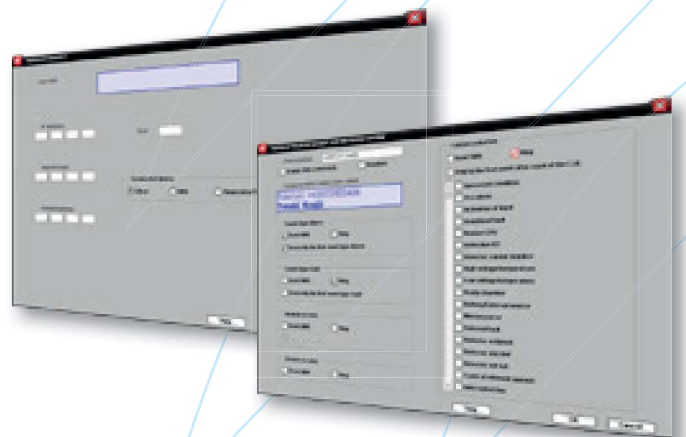

LAN connection

- 3 connectors for LAN connection
- Remote display and control of the system
- Connection of PC superstructure and other devices

REMOTE DISPLAY

- Full display and control of the system
- Application for PC, smartphones and tablets
- Supports Android and iOS
- Remote connection via LAN or GSM (LTE)
- Connection via Peripheral module DPE-2
- Multilingual menu: CZ, SK, EN
- Events downloading and sorting

App Store:

Google Play:

CONFIGURATION PROGRAM

- Setting of phone numbers, ports and GSM module
- Sending of events to up to 8 set numbers
- Phone number and user name setting
- Sending of all or selected events
- Setting of SMS sending and ringing
- Check SMS about system state
- Option of disabling/enabling sending of events