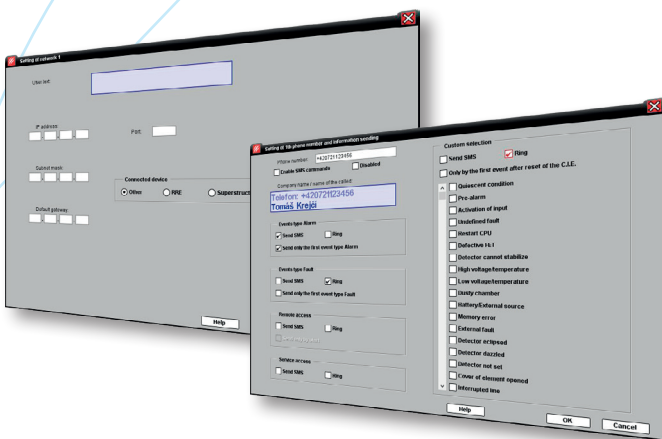

LITES Remote

Remote access to C.I.E. MHU 116/117

DPE-2 PERIPHERALS MODULE GSM (LTE)/LAN

GSM (LTE) communicator

- 1 SIM card
- Sending of events to up to 8 set numbers
- Sending of all or selected events
- Setting via configuration program

LAN connection

- 3 connectors for connecting LAN
- Remote display and remote control of C.I.E.
- Connection of PC superstructure and other devices

CONFIGURATION PROGRAM

- Setting of phone numbers, ports and GSM module
- Sending of events to up to 8 set numbers
- Phone number and user name setting
- Sending of all or selected events
- Setting of SMS sending and ringing
- Control SMS about system state
- Option of disabling/enabling sending of events

REMOTE DISPLAY

- Full display and control of C.I.E.s and repeaters
- Application for smartphones and tablets
- Supports Android and iOS
- Remote connection to C.I.E. via LAN or GSM (LTE)
- Connection via Peripherals module DPE-2
- Multilingual menu: CZ, SK, EN
- Events downloading and sorting